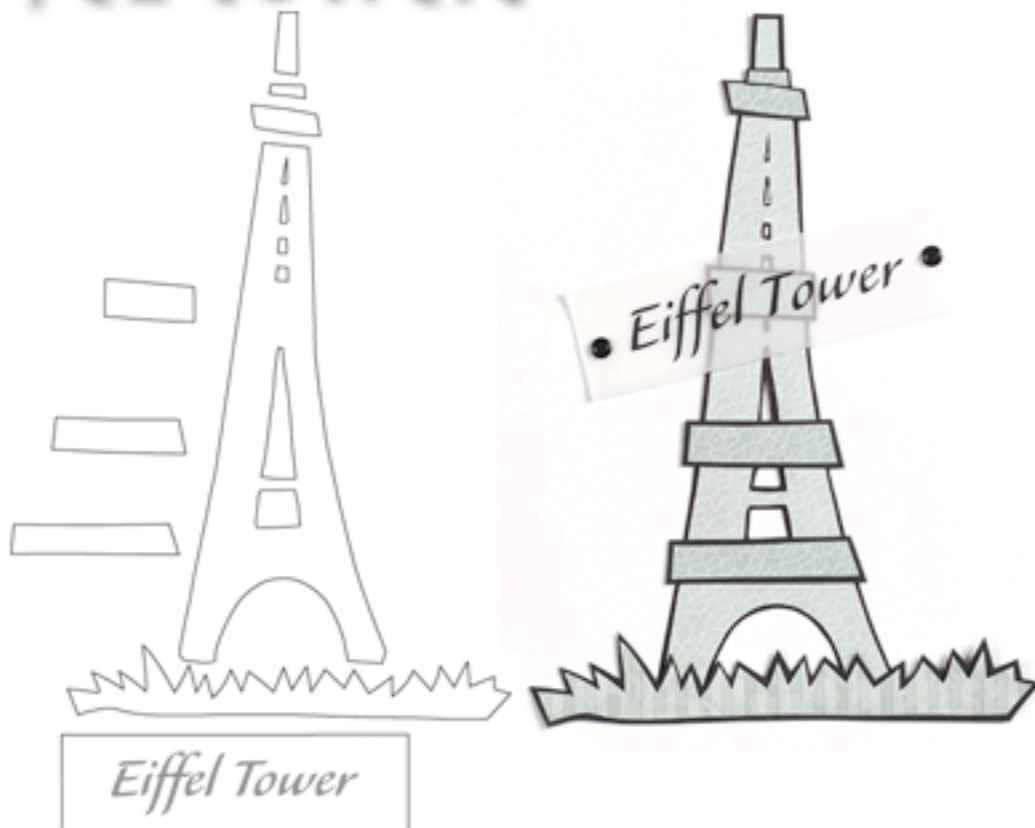

EIFFEL TOWER

- Patterned Paper Pizazz: pale green with mosaic
- Vellum Paper Pizazz: white
- Solid Paper Pizazz: black
- Black Eyelets
- Mat each piece on Black as shown.